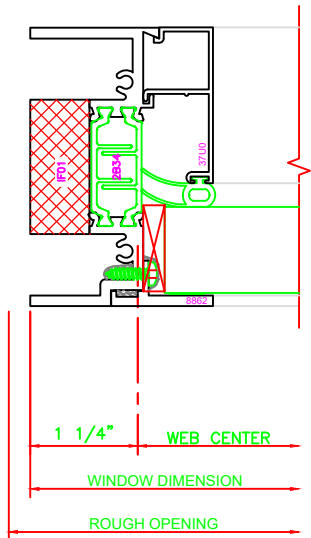

421	JAMB
	325
	PROJECT OUT \ FIXED
	4-BAR ARMS

403	JAMB
	325
	PROJECT OUT \ FIXED

120	HEAD
	325
	PROJECT OUT
	4-BAR ARMS

522	MEETING RAIL
	PROJECT OUT \ FIXED
	CAM LOCK

200	SILL
	325
	FIXED